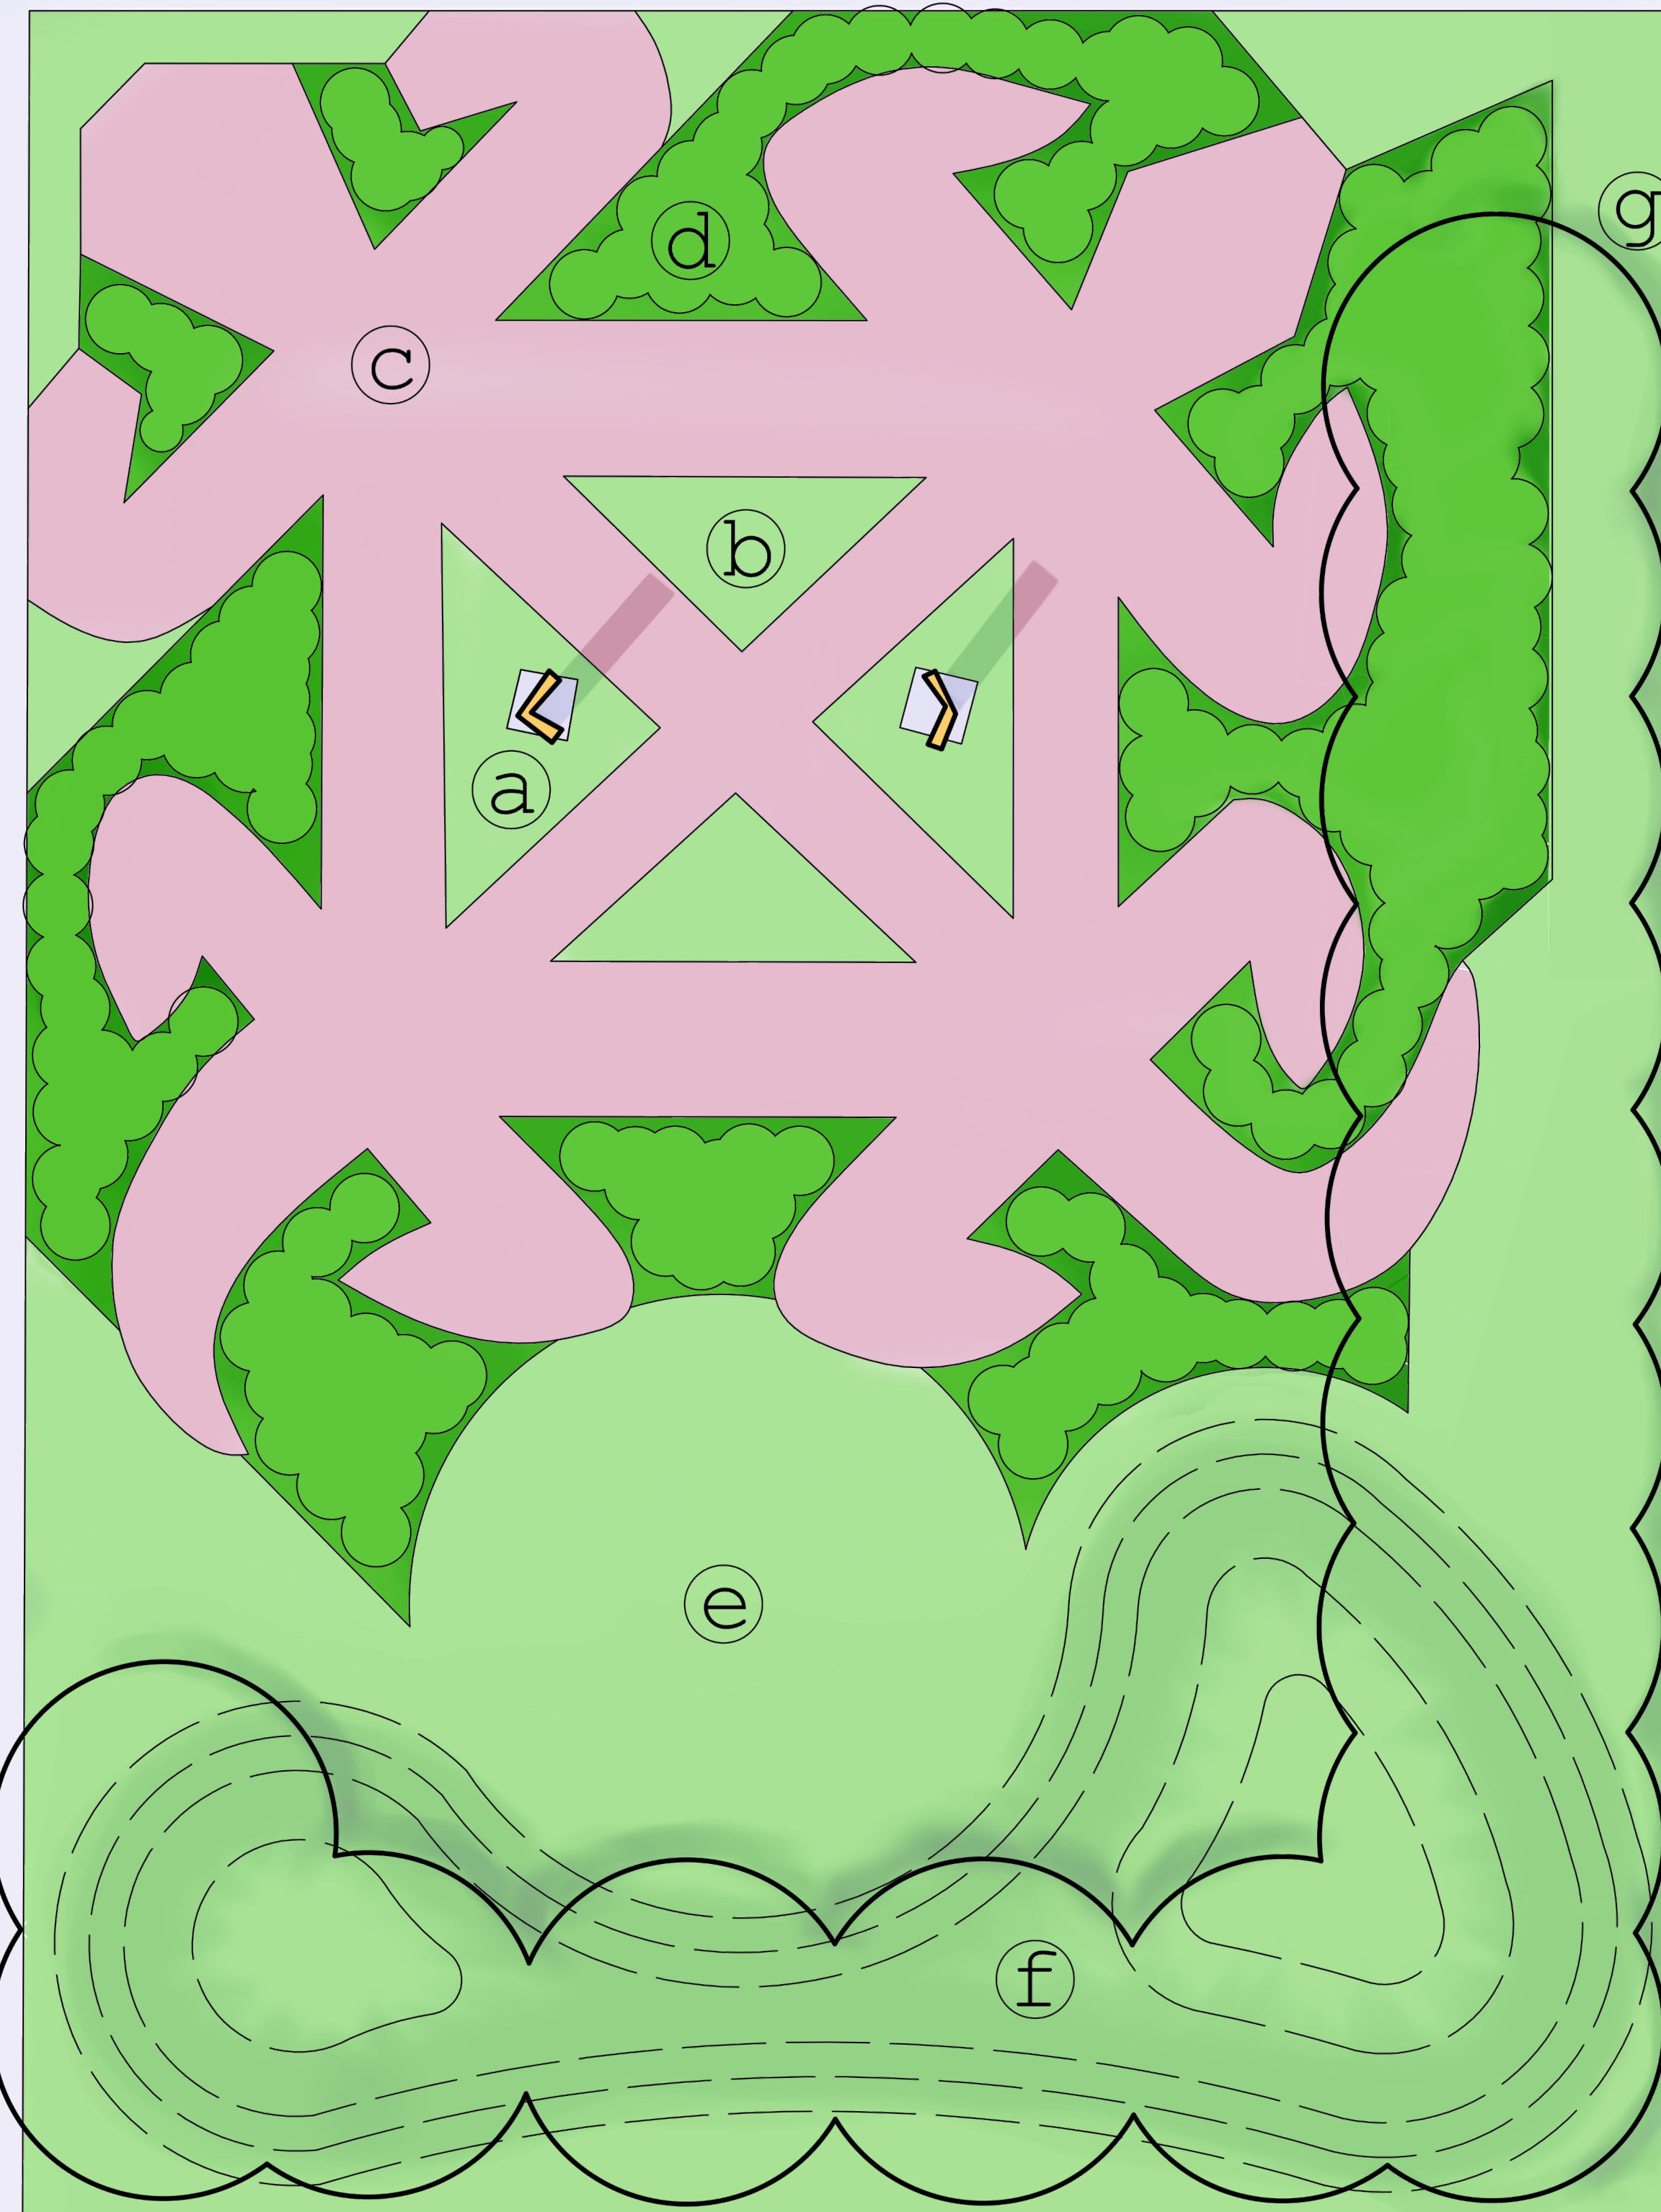

MARTIN LUTHER KING JR. BLVD

ROSA PARKS BLVD

ALLEY

KEY

- Ⓐ Existing Sculpture
- Ⓑ Lawn Area / Seating
- Ⓒ Walkway
- Ⓓ Perennial Beds
- Ⓔ Open Space
- Ⓕ Berm 6' - 8'
- Ⓖ Trees